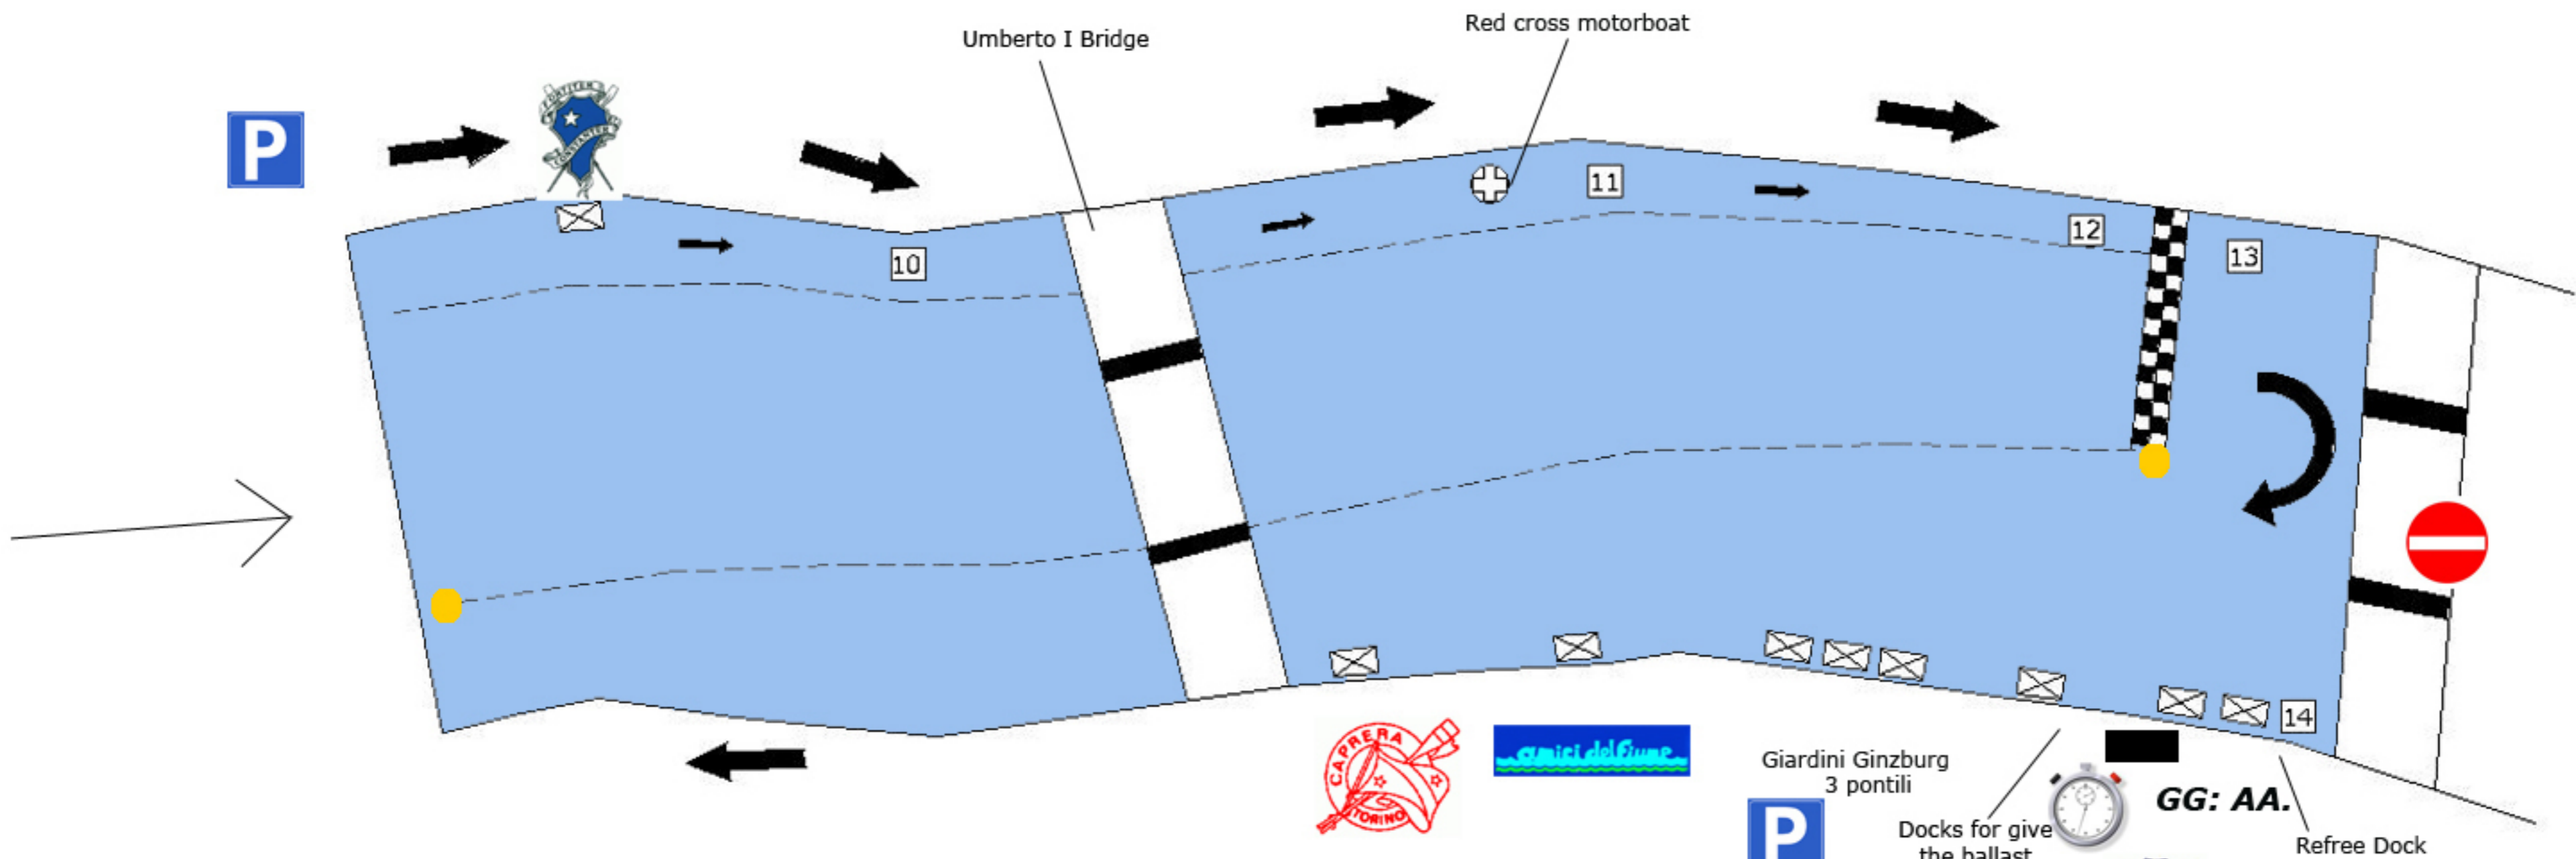

D'Inverno sul Po Finish area

Arrive area

- | | | | | | |
|--|-----------------|--|------------------|--|-----------------------|
| | Motorboat | | Navigation limit | | Dock |
| | Finish line | | Timekeeper | | Ambulance |
| | Direction boats | | Radio amateur | | Parking / boats leave |
| | Docks | | Refree | | |
| | Buoy | | | | |