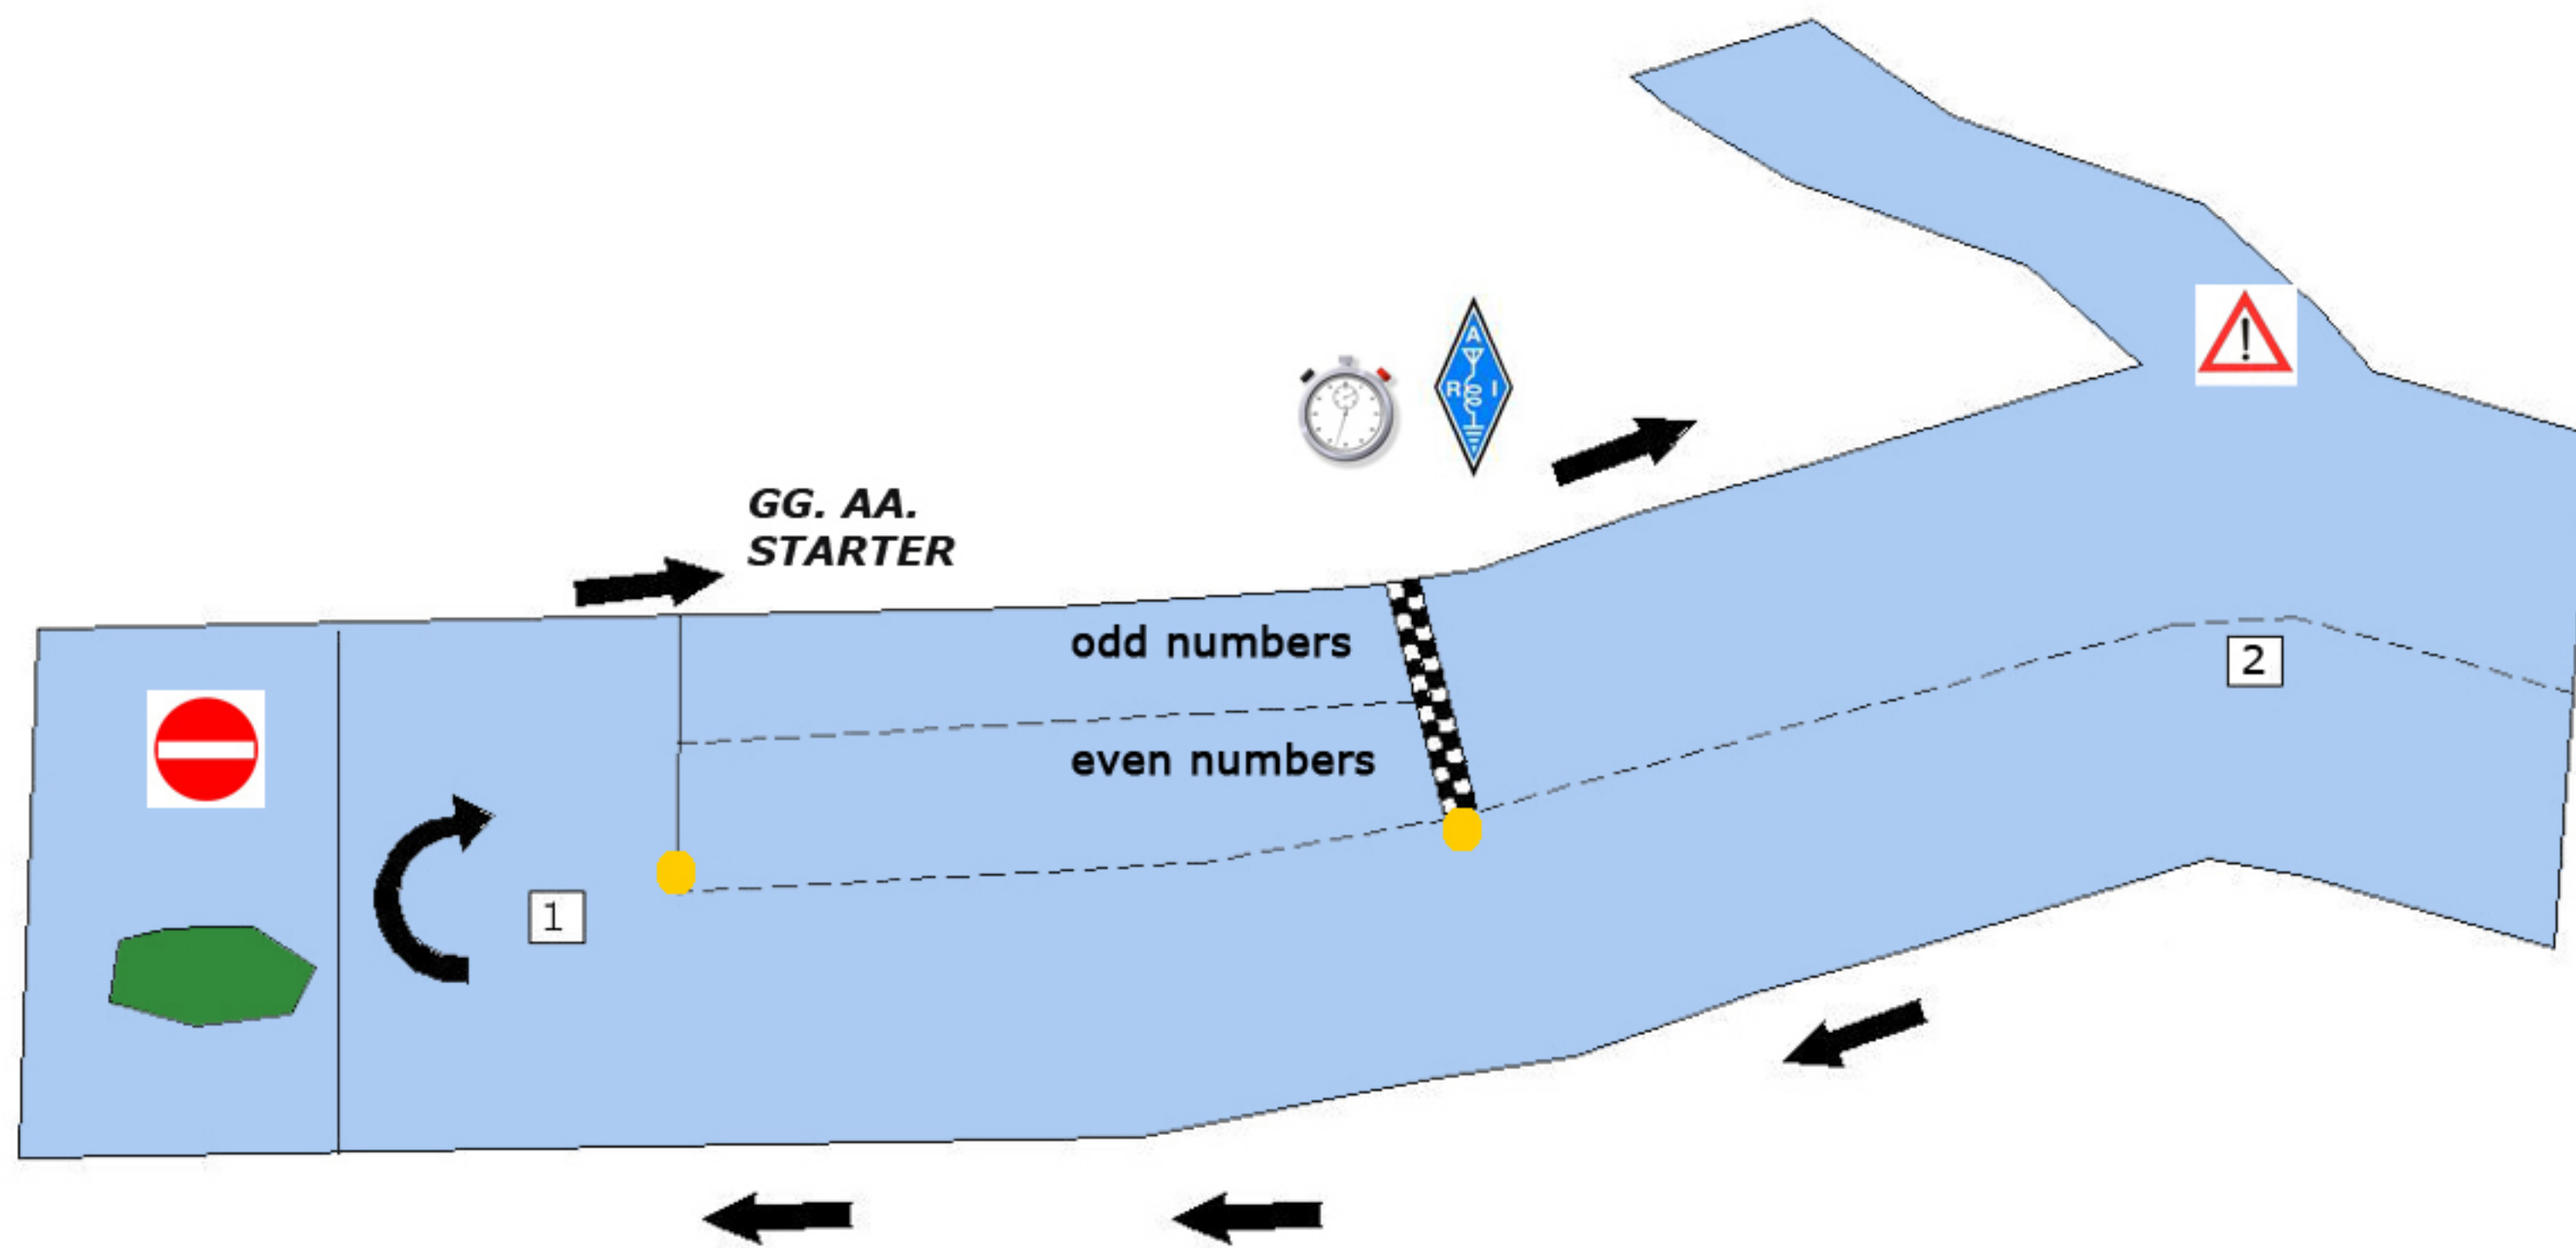

# D'Inverno sul Po Starting area

Isle of Moncalieri

**GG. AA.**

Refree

**n**

Motorboat

Starting line

Radio amateur

Buoy

Chronometer

Sandbanks

Navigation limit